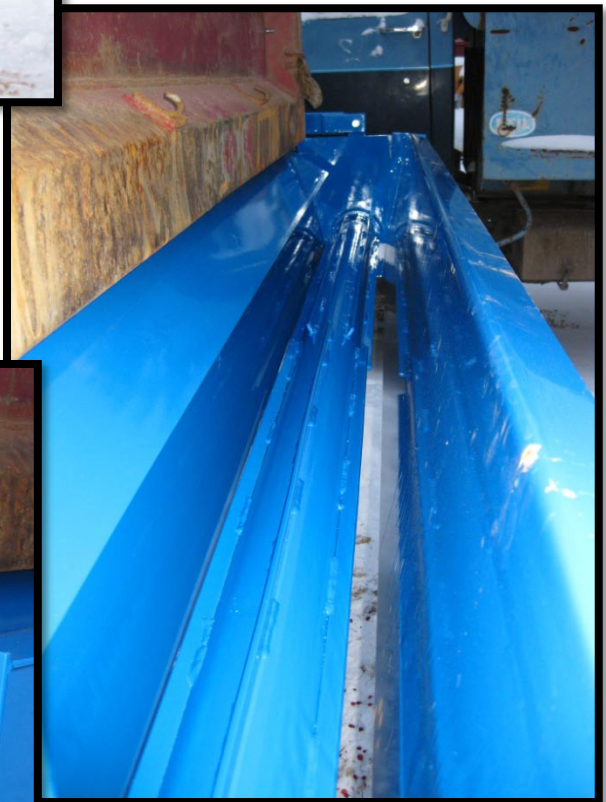

Hanging Sander

- Custom Mounted to Your Dump Truck
- Free Floating Behind Dump Box
- Requires One Control Valve (We Can Install)
- Sander Sides are Spring Loaded
- Quick Mount/Remove from Truck
- Use Existing Tailgate